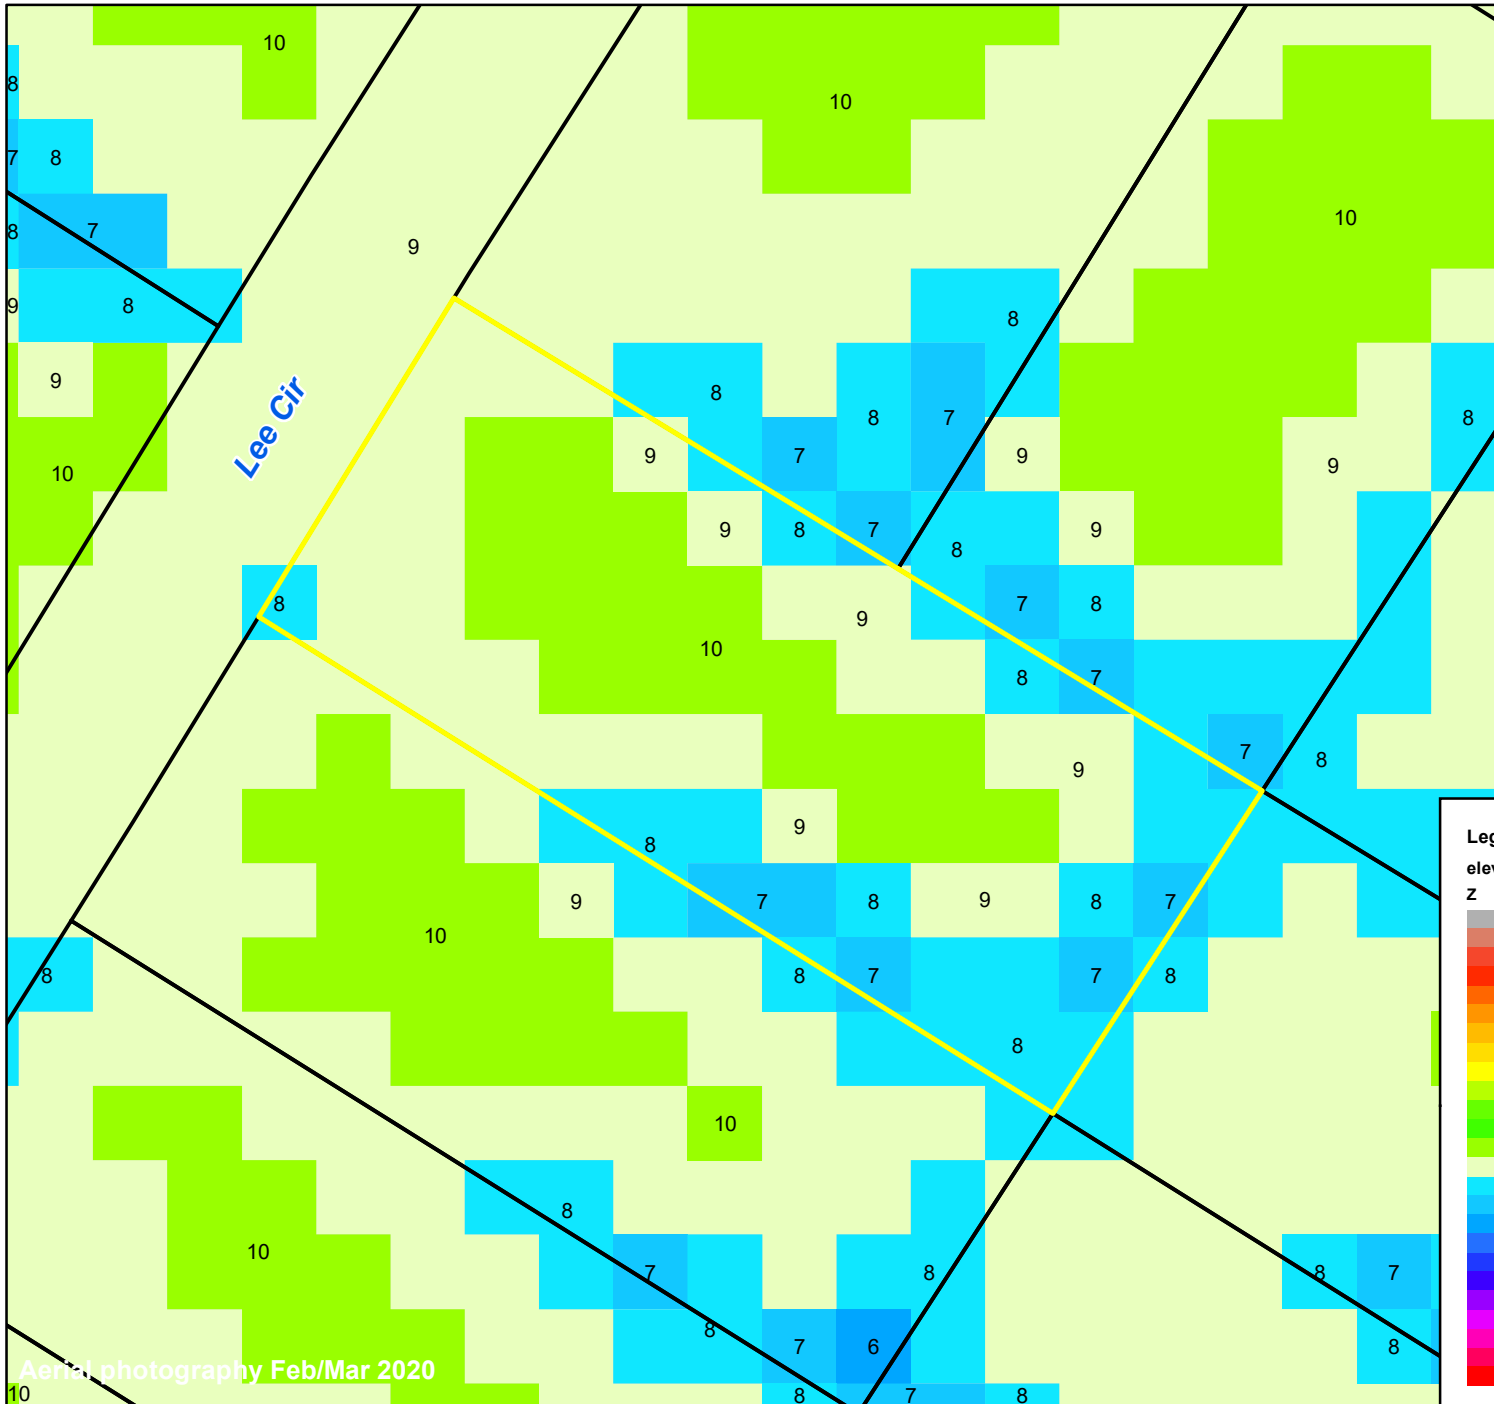

Pasquotank County, NC

Parcel ID: 7982 811893

Map: P7-292

LOT: 180

00105 LEE CIRCLE
PECK, GREGORY R & SUSAN J

105 LEE CIRCLE
ELIZABETH CITY NC 27909

Deed Book: 590
Deed Page: 117
Date: 0

Land Value: 26100
Ag Value: 0
Bldg Value: 190300
Total Value: 216400

Taxed Acres: 0.551

PASQUOTANK
COUNTY NC

Date: 3/6/2023

Property Ownership/
Lines as of January 1, 2023

Aerial photography Feb/Mar 2020

NOT A SURVEY

This map was created from historic maps, recorded deeds and surveys.
It CAN NOT be used to convey land, settle land disputes or build fences.